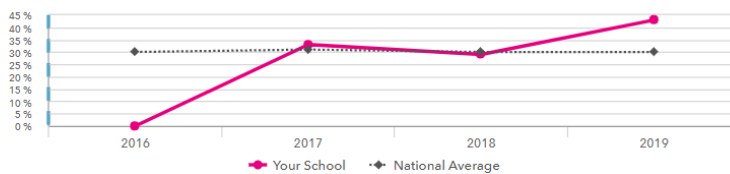

KS1 Attainment 2019

7 pupils

% Expected Standard + (Re, Wr, Ma)

14%

FFT Rank

100 BETTER ▶ 1

In line with the national average (19%)

% Expected Standard + Reading

43%

FFT Rank

100 BETTER ▶ 1

In line with the national average (30%)

KS1 Attainment 2019

7 pupils

% Expected Standard + Writing

14%