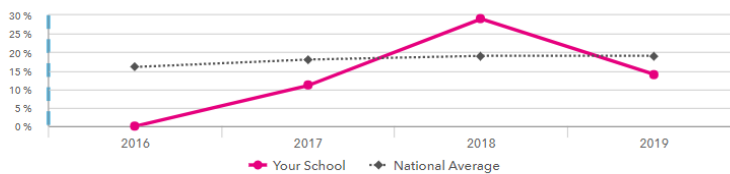

KS1 Attainment 2019

7 pupils

% Expected Standard + (Re, Wr, Ma)

14%

FFT Rank

100 BETTER ▶ 1

In line with the national average (19%)

% Expected Standard + Reading

43%

FFT Rank

100 BETTER ▶ 1

In line with the national average (30%)

KS1 Attainment 2019

7 pupils

% Expected Standard + Writing

14%