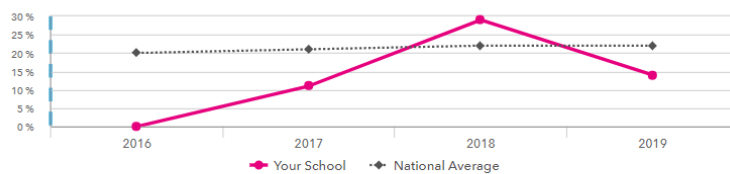

% Expected Standard + Writing

14%

FFT Rank

100 BETTER ▶ 1

In line with the national average (22%)